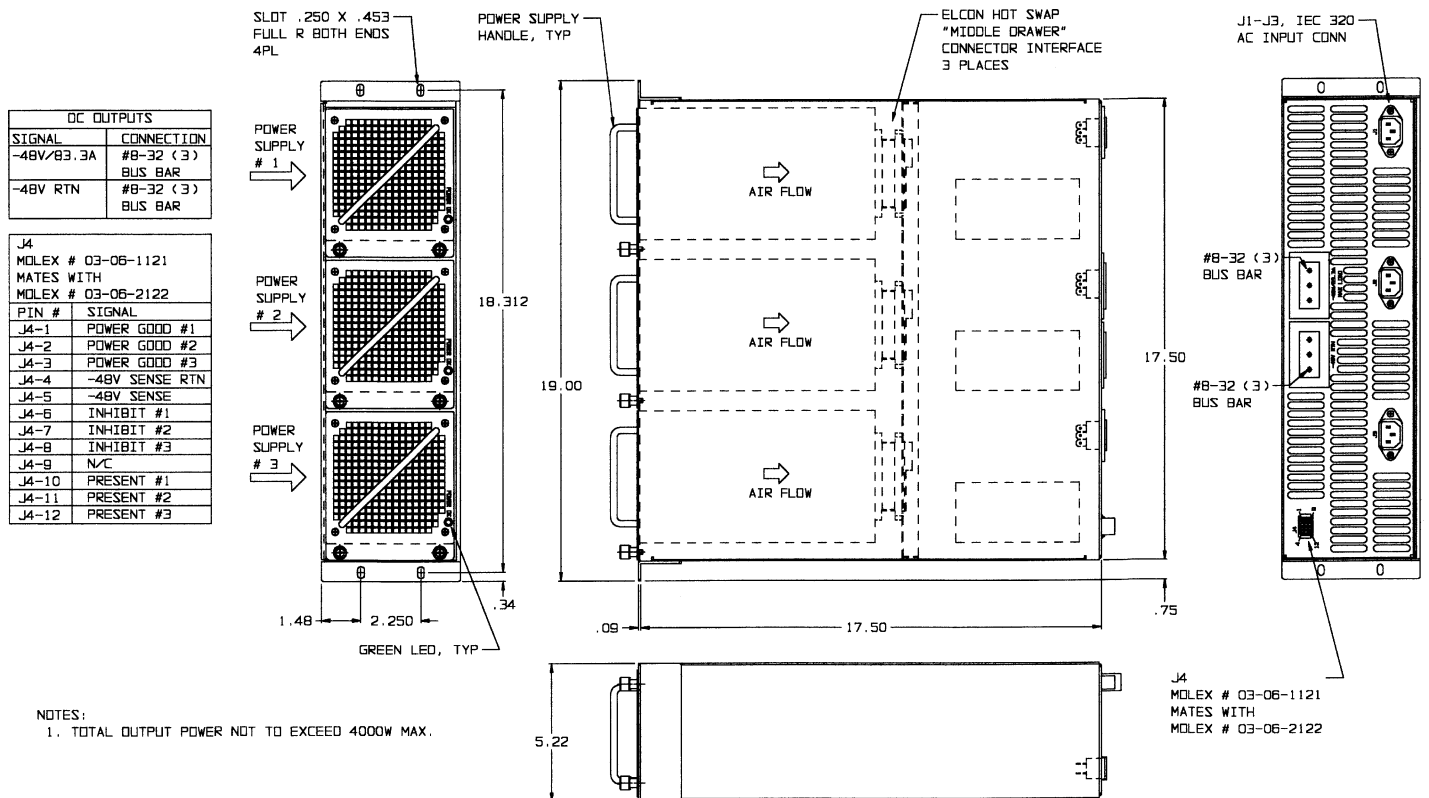

# HOT SWAP RACK MODEL FERX-4000

- ◆ 4000 WATT HOT SWAP RACK SYSTEM USING THREE FESX-2000P PLUG-IN MODULES
- ◆ 19" RACK MOUNTABLE
- ◆ POWER FACTOR CORRECTED INPUT, 180-264VAC
- ◆ MOUNTING RAILS NOT SHOWN ARE INCLUDED WITH SYSTEM
- ◆ LEDS INCLUDED INDICATE INDIVIDUAL POWER SUPPLY STATUS
- ◆ N+1 REDUNDANCY PROVIDED WITH INTEGRAL "ORING" DIODES
- ◆ EASY INPUT / OUTPUT CONNECTIONS PROVIDED